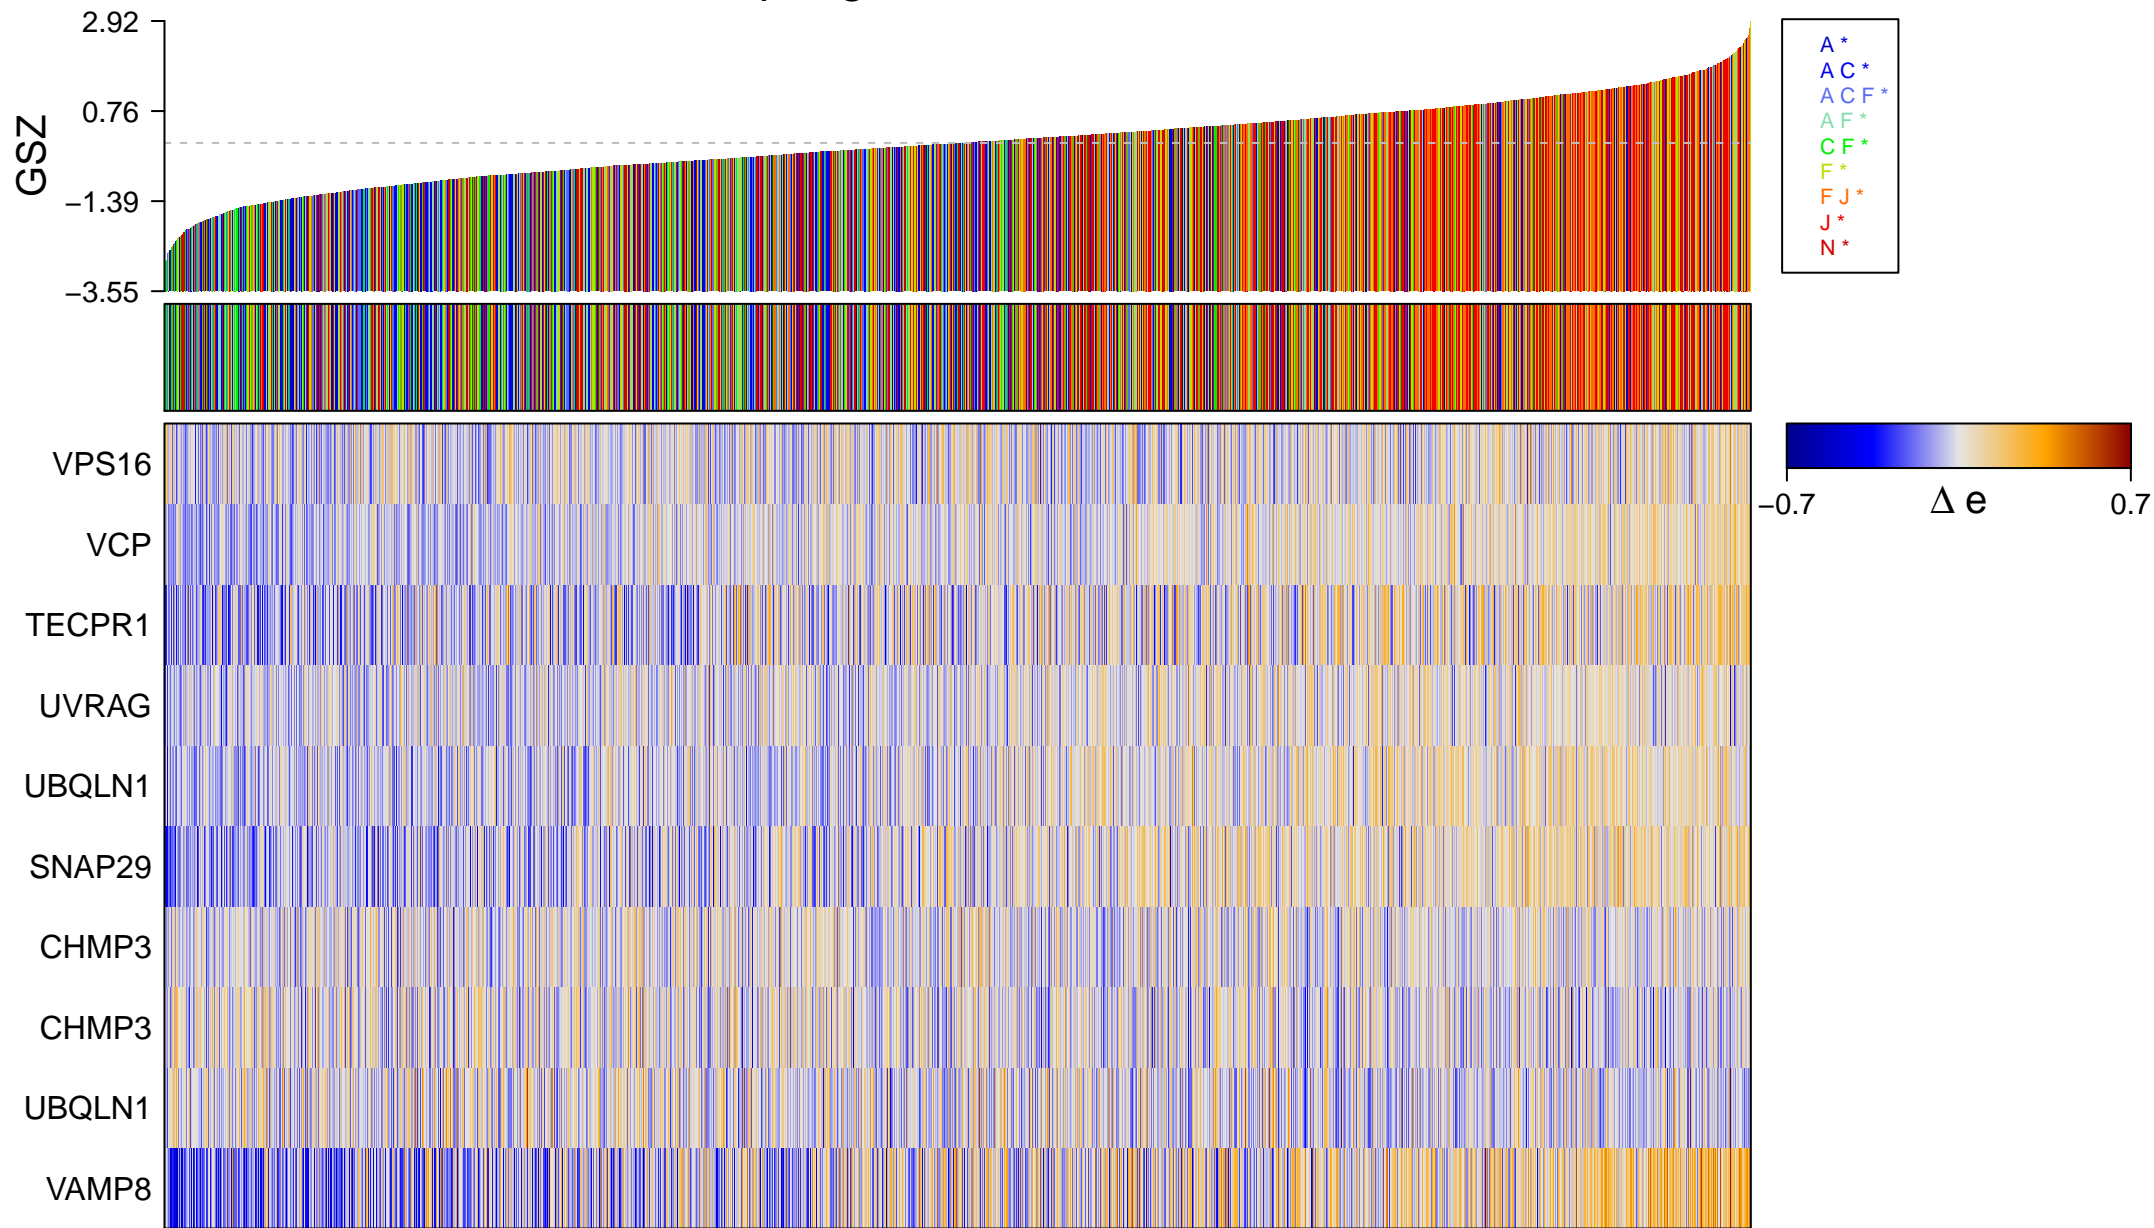

# autophagosome maturation